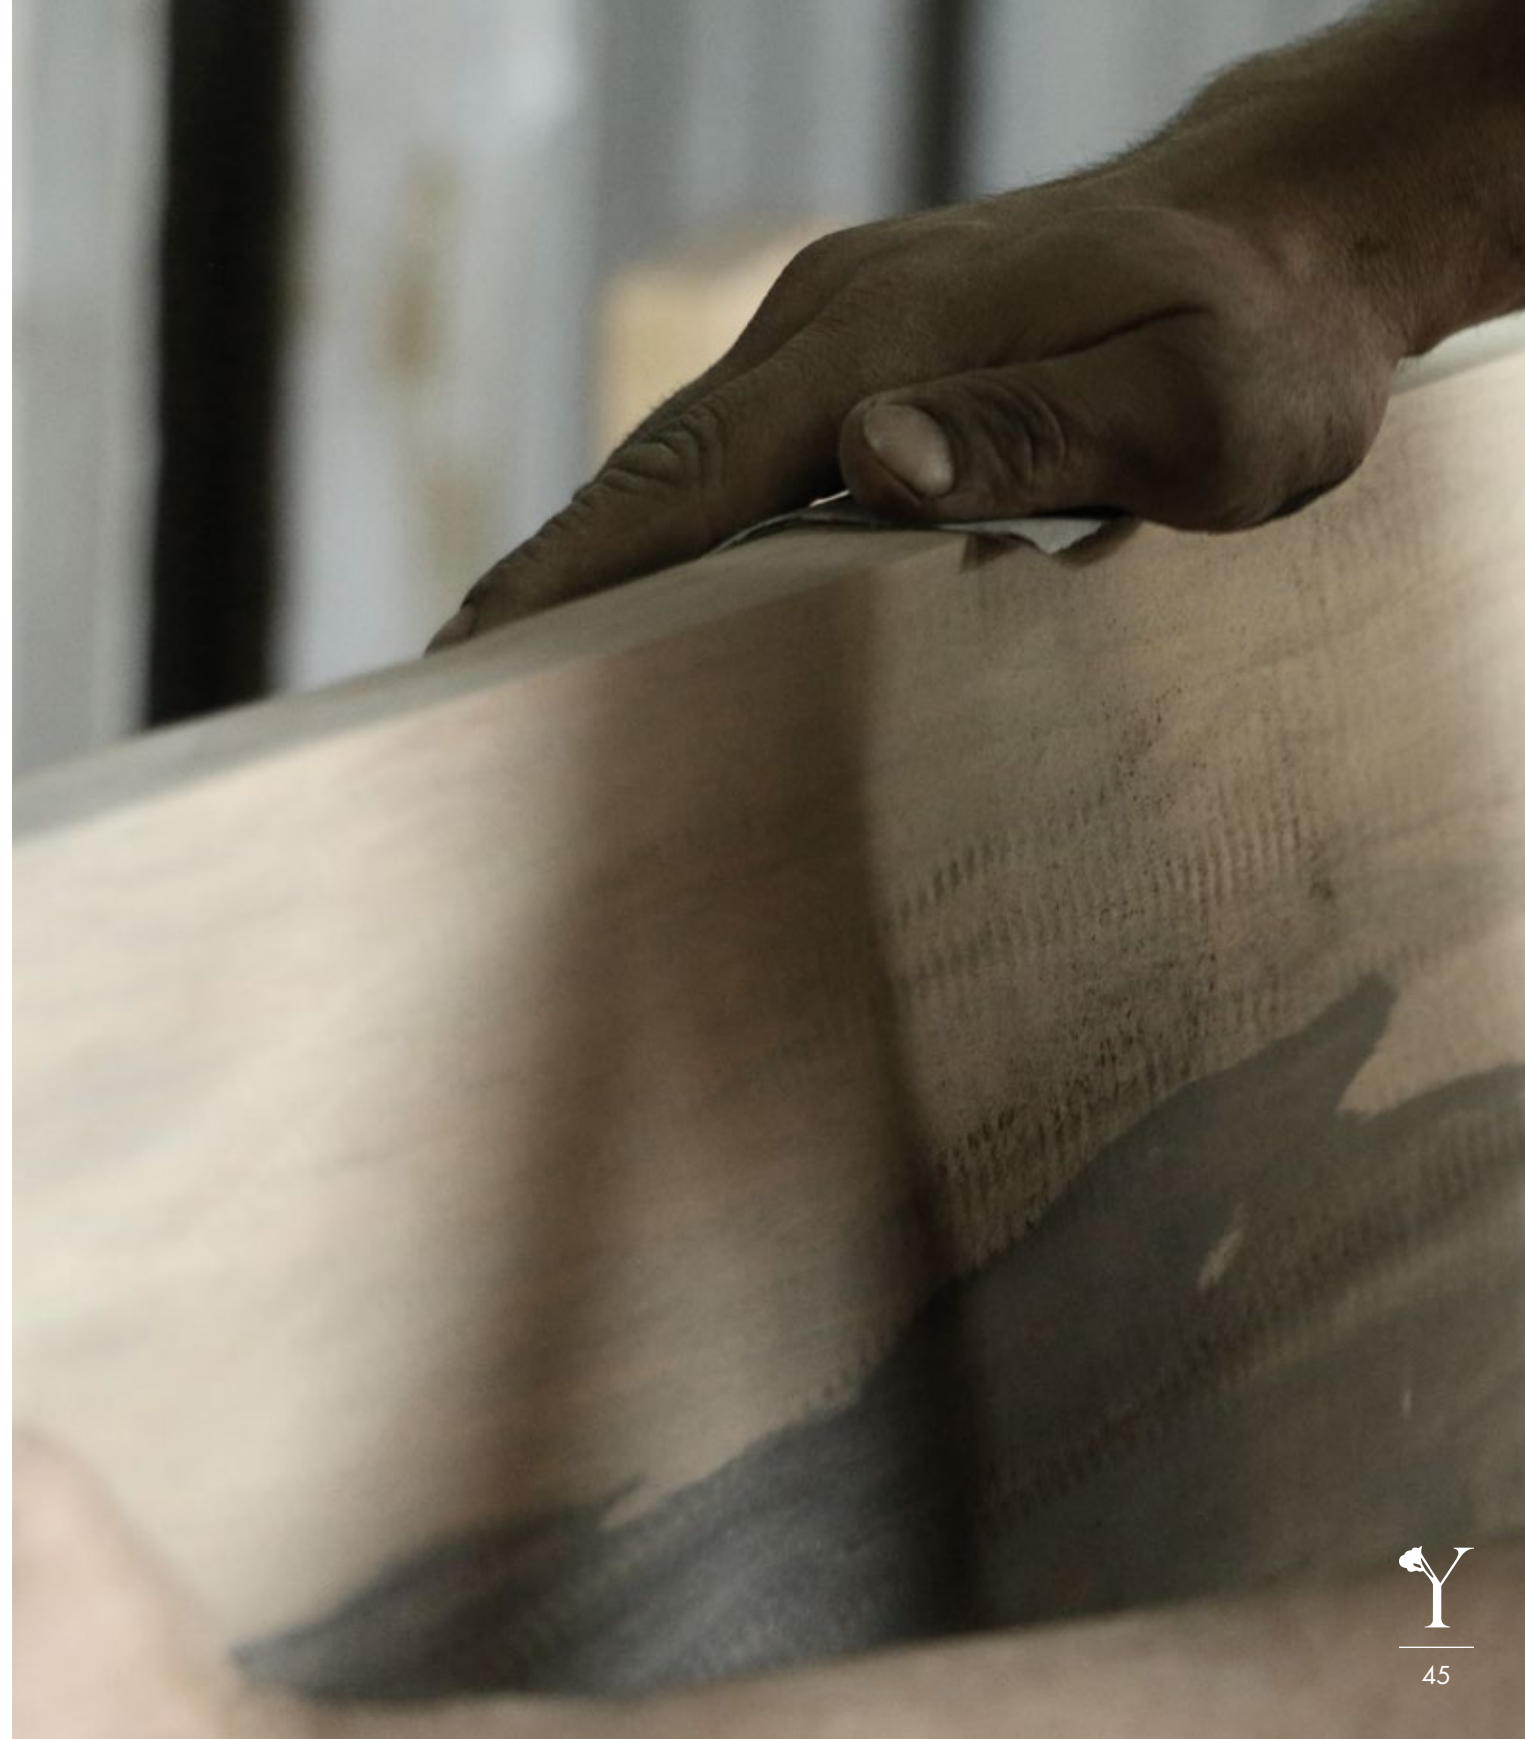

RENAISSANCE OF THE MASTER TREE®

Master Artists such as Van Gogh, or Vermeer, became renowned post-mortem, leaving behind them a wealth of undiscovered masterpieces. The same thought applies when searching for a Master Tree®: we must wait until they reach the stage of decay before uncovering their art, it is only then that it can be deemed complete.

A dazzling burl figure, the sole remaining witness to the Master Tree's®
period of struggle against illness.

A Master Tree® hidden underground for thousands of years
paints with stunning gold sparkles and lustrous colors.

Dimensions
L 4200mm x W 1300mm x H 740mm

YEW
distinct wood

REVEALING THE TIMELESS BEAUTY
OF MASTER TREES®

Just like a paleontologist works intimately with his fossil to uncover its story, our mission is to expose the intricate details of the Master Tree's® past, and therefore reveal its timeless beauty.

Every Master Tree® has a unique story exquisitely painted in its wood. We reveal every unique detail of its painting, just like every fossil requires unique and meticulous manual craft to uncover it.

With traditional and time proven joinery, we reconnect a tree's unique past to its present art form, for generations to come.