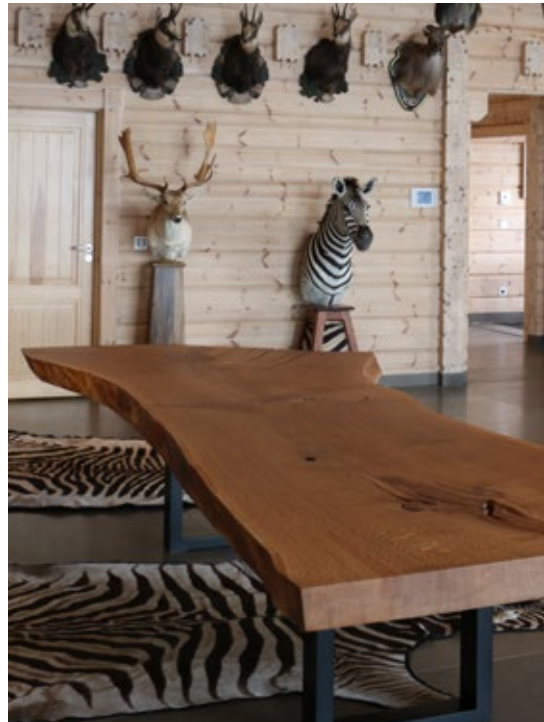

Dimensions
L 2200 x W 900mm x H 740mm

Dimensions
L 3000mm x W 700mm x H 900mm

This glitzy burl figure is the Master Tree's® painting
of its memoir of a triumph over illness.

This Master Tree® was maturing for over fifty thousand years underground,
until finally it revealed its stunning gold sparkles and lustrous colors.

Dimensions
L 4200mm x W 1300mm x H 740mm

YEW
distinct wood

REVEALING THE TIMELESS BEAUTY
OF MASTER TREES®

Just like a paleontologist works intimately with his fossil to uncover its story, our mission is to expose the intricate details of the Master Tree's® past, and therefore reveal its timeless beauty.