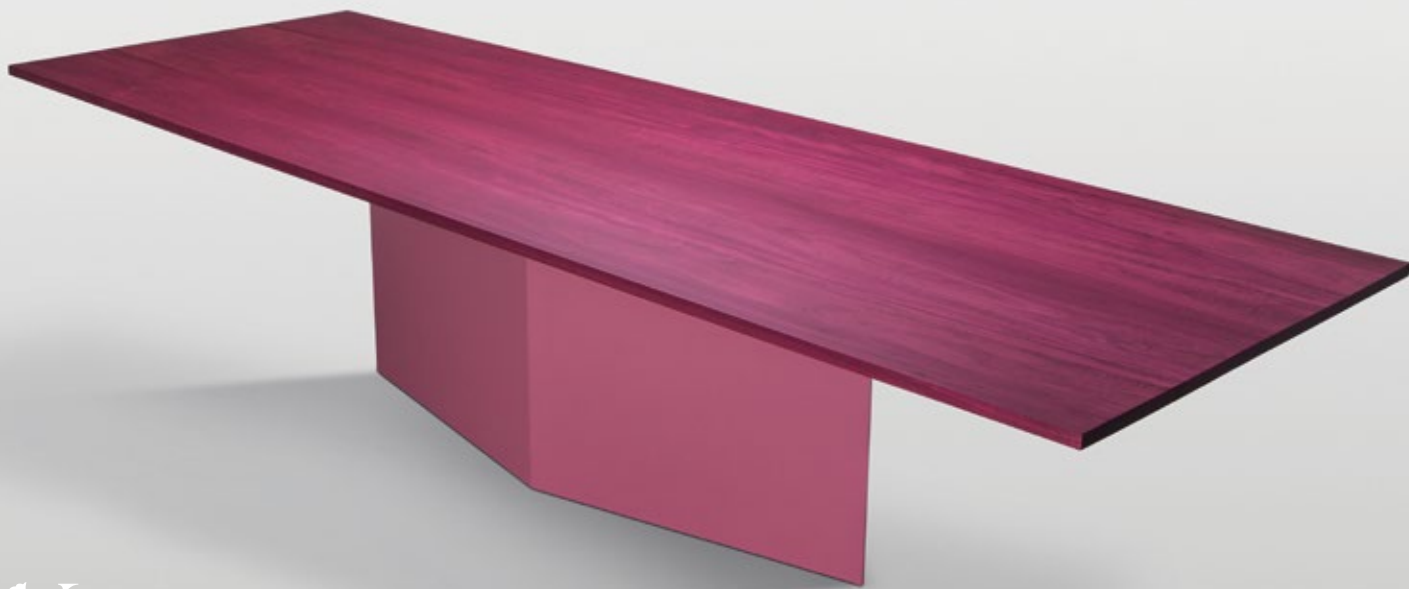

Dimensions
L 3600 mm x W 1100mm x H 740mm

The serenity of Master Trees® is uncovered in its natural richness of purple.