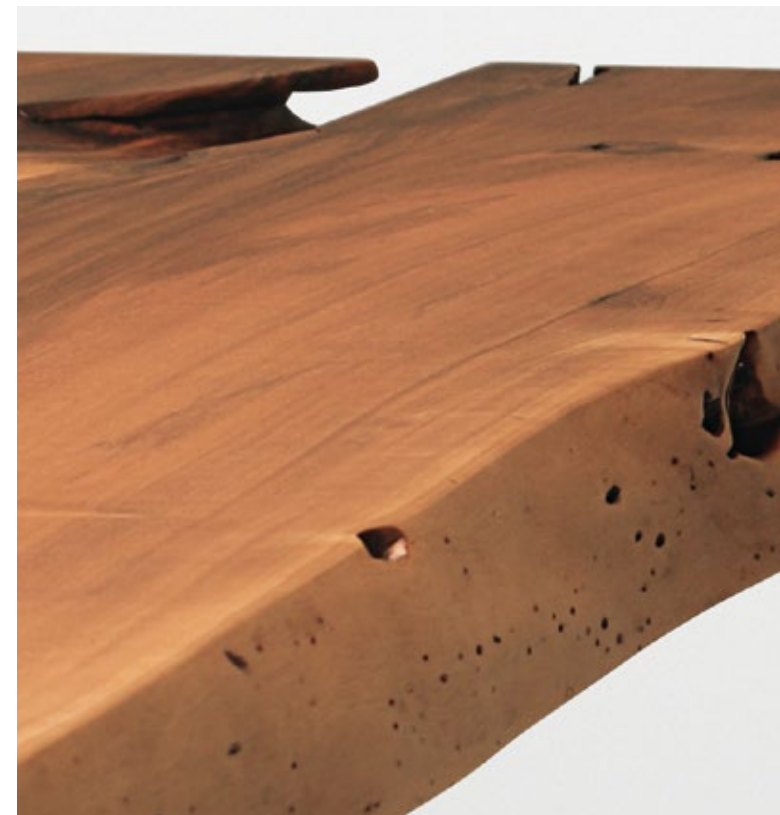

The magical fusion of a Master Tree's®
distinctive genes and life experiences
paint unique and timeless figures.